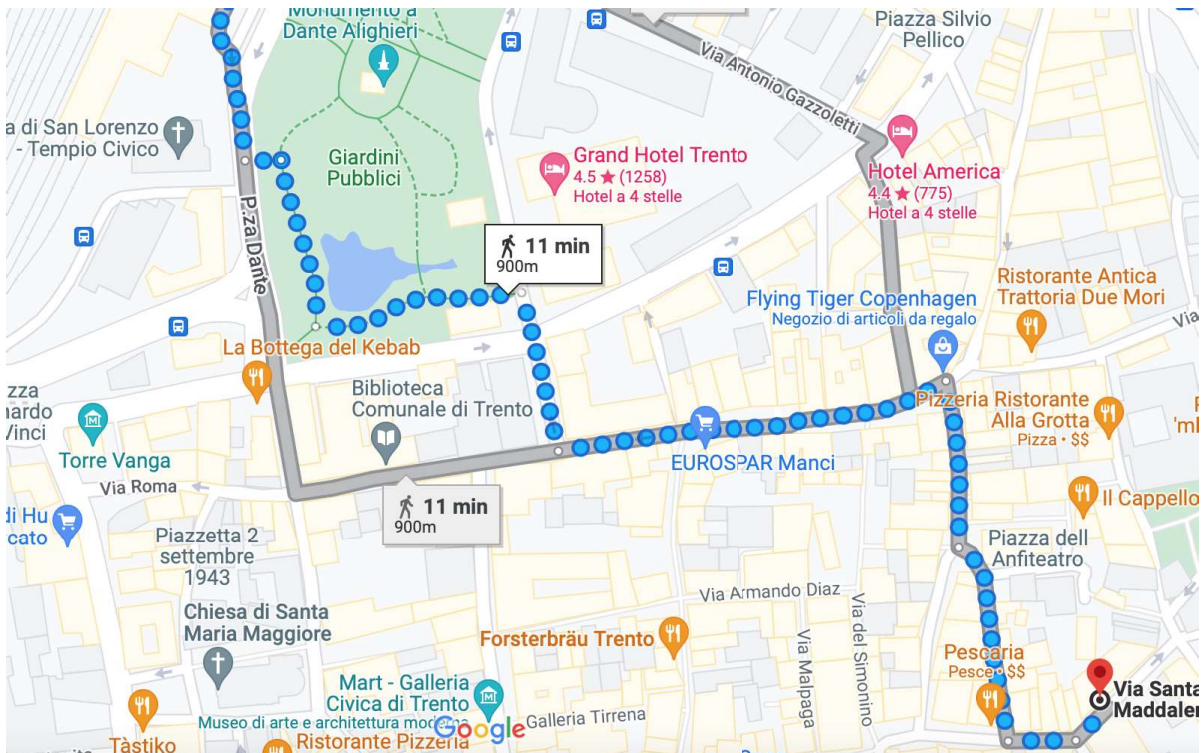

Palazzo Consolati

Via S. Maria Maddalena 1,  
38123, Trento (Italy)

Room: Aula 101

## HOW TO REACH US:

### By Train:

The main Train station is located in Piazza Dante, from there it is a 11 minutes' walk to palazzo Consolati.