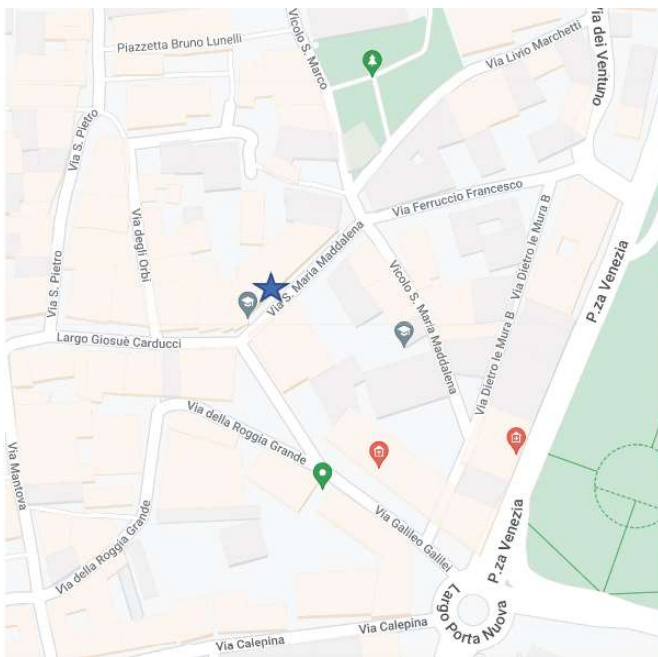

Palazzo Consolati

Via S. Maria Maddalena 1,  
38123, Trento (Italy)

Room: Aula 101

## HOW TO REACH US:

### By Train:

The main Train station is located in Piazza Dante, from there it is a 11 minutes' walk to palazzo Consolati.