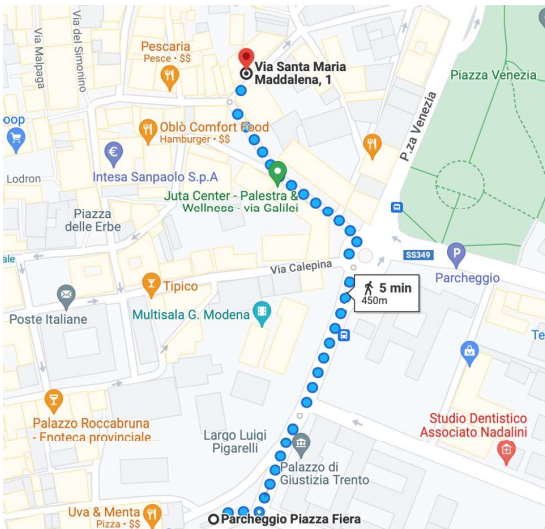

By car:

If you decide to come by car, you can park at one of the following Parking lots and from there take a short walk to Palazzo Consolati.

Parcheggio di piazza Fiera, piazza Fiera 1b, Trento

Cost: 2,10 Euro for the first hour and 0,80 Euro for any additional 20 minutes.
18 Euro full day.